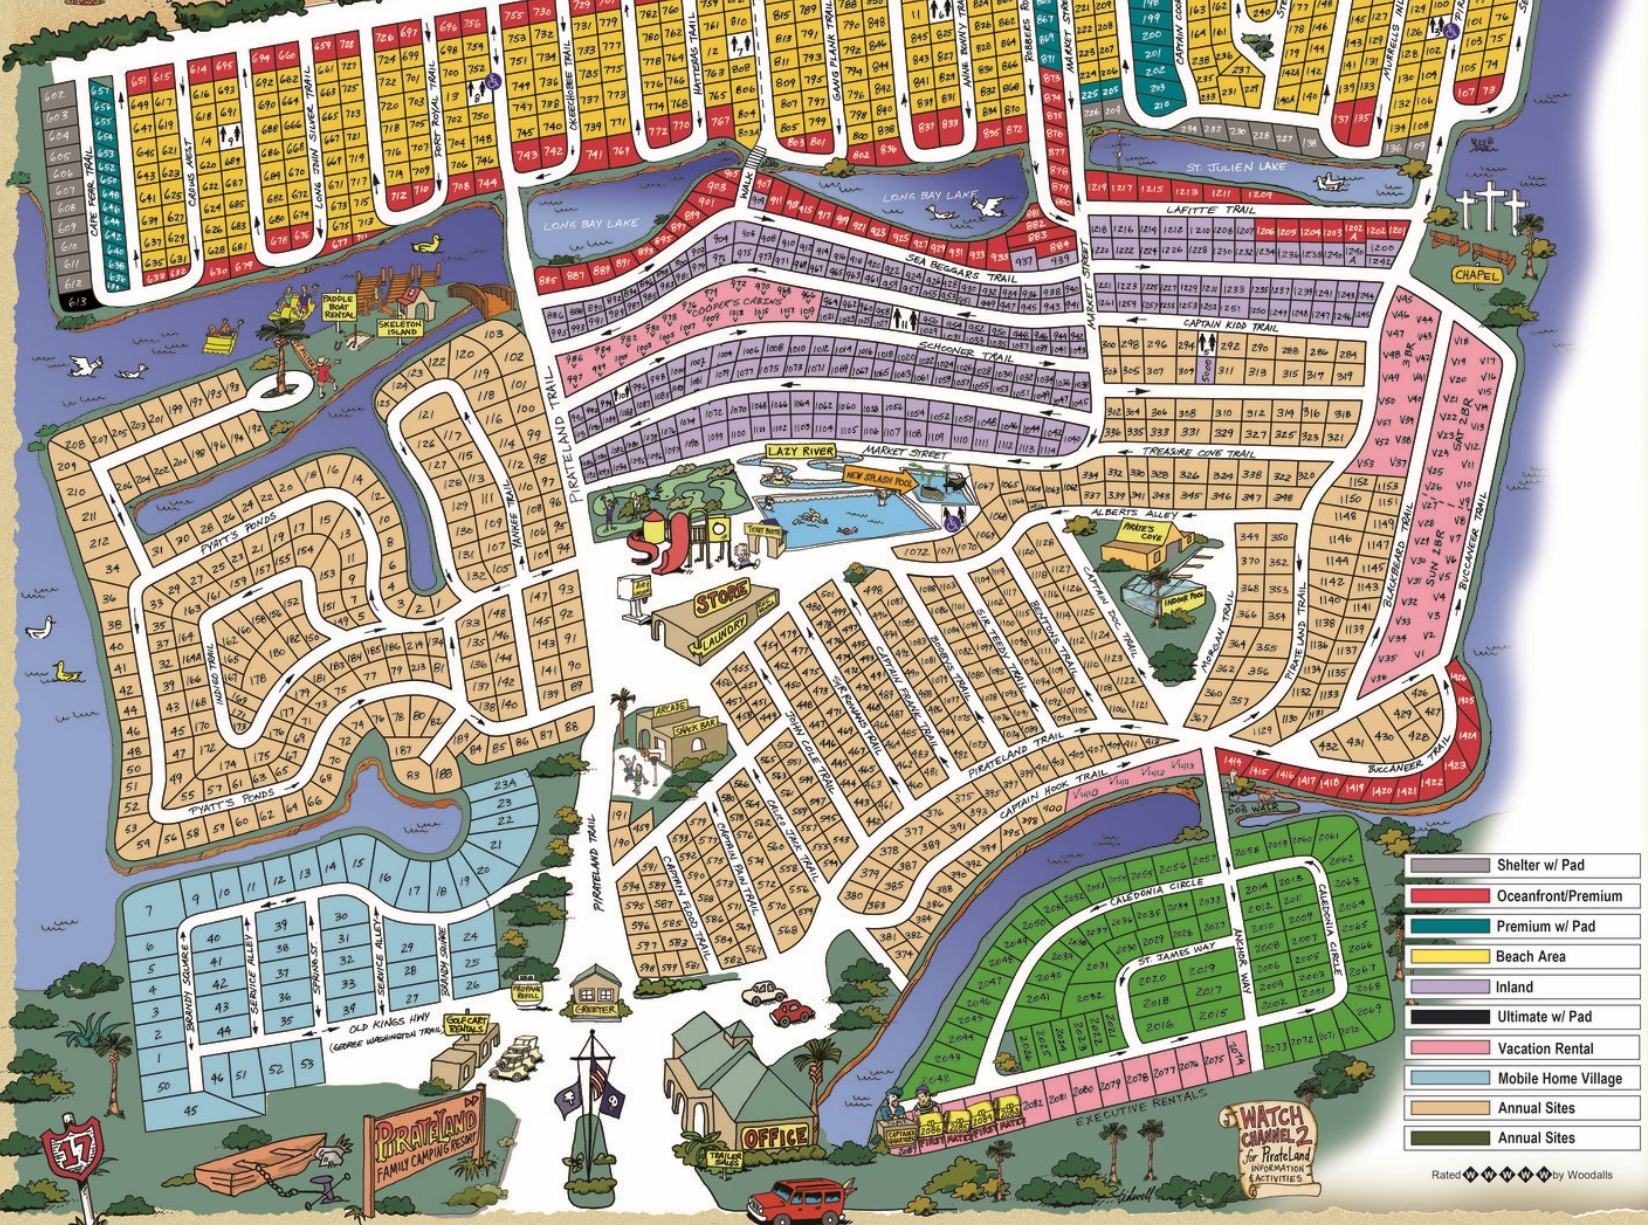

ATLANTIC OCEAN

- Shelter w/ Pad
- Oceanfront/Premium
- Premium w/ Pad
- Beach Area
- Inland
- Ultimate w/ Pad
- Vacation Rental
- Mobile Home Village
- Annual Sites
- Annual Sites

Rated by Woodalls